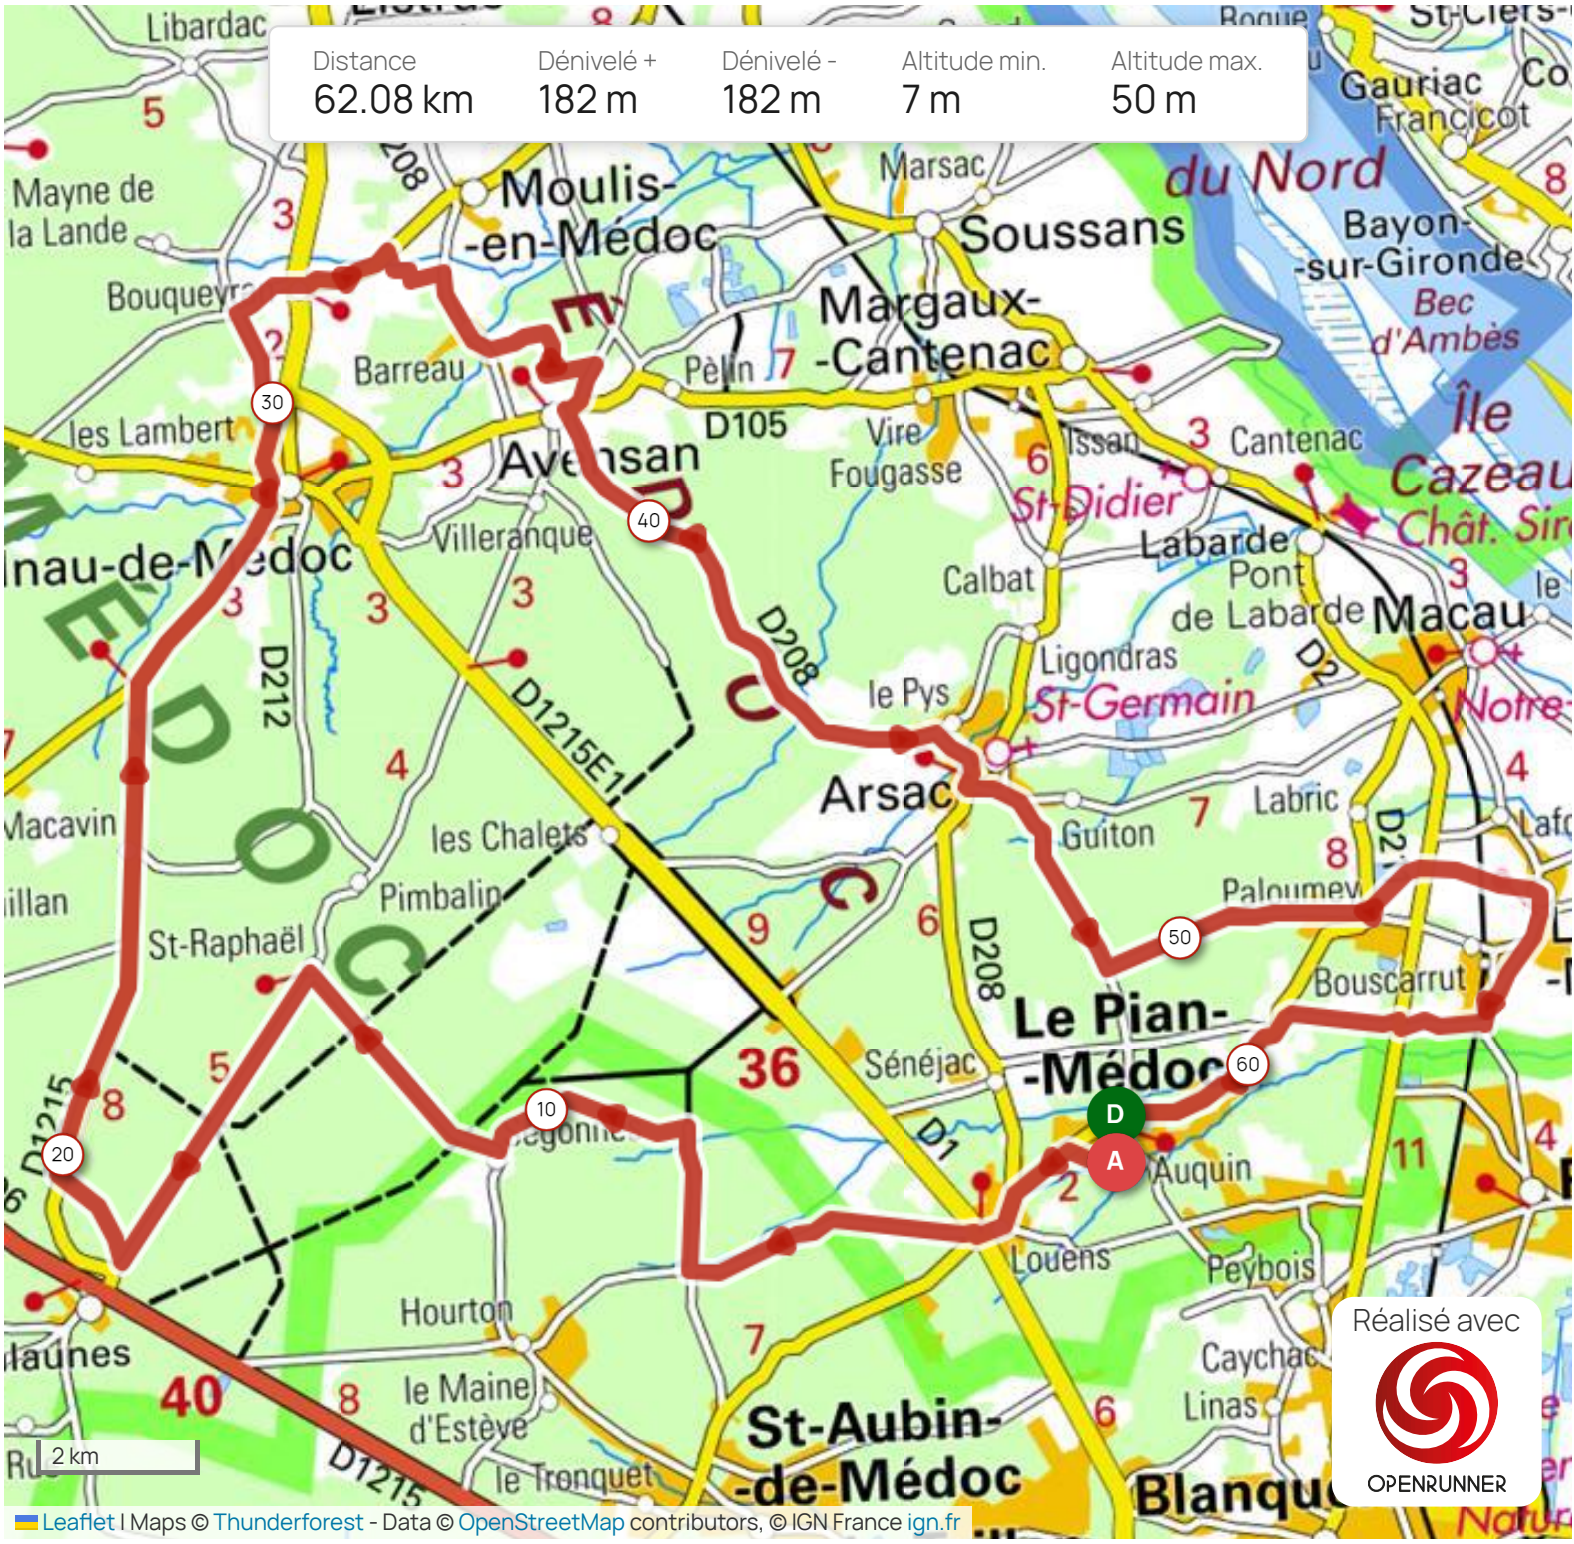

Distance	Dénivelé +	Dénivelé -	Altitude min.	Altitude max.
62.08 km	182 m	182 m	7 m	50 m

Leaflet | Maps © Thunderforest - Data © OpenStreetMap contributors, © IGN France ign.fr